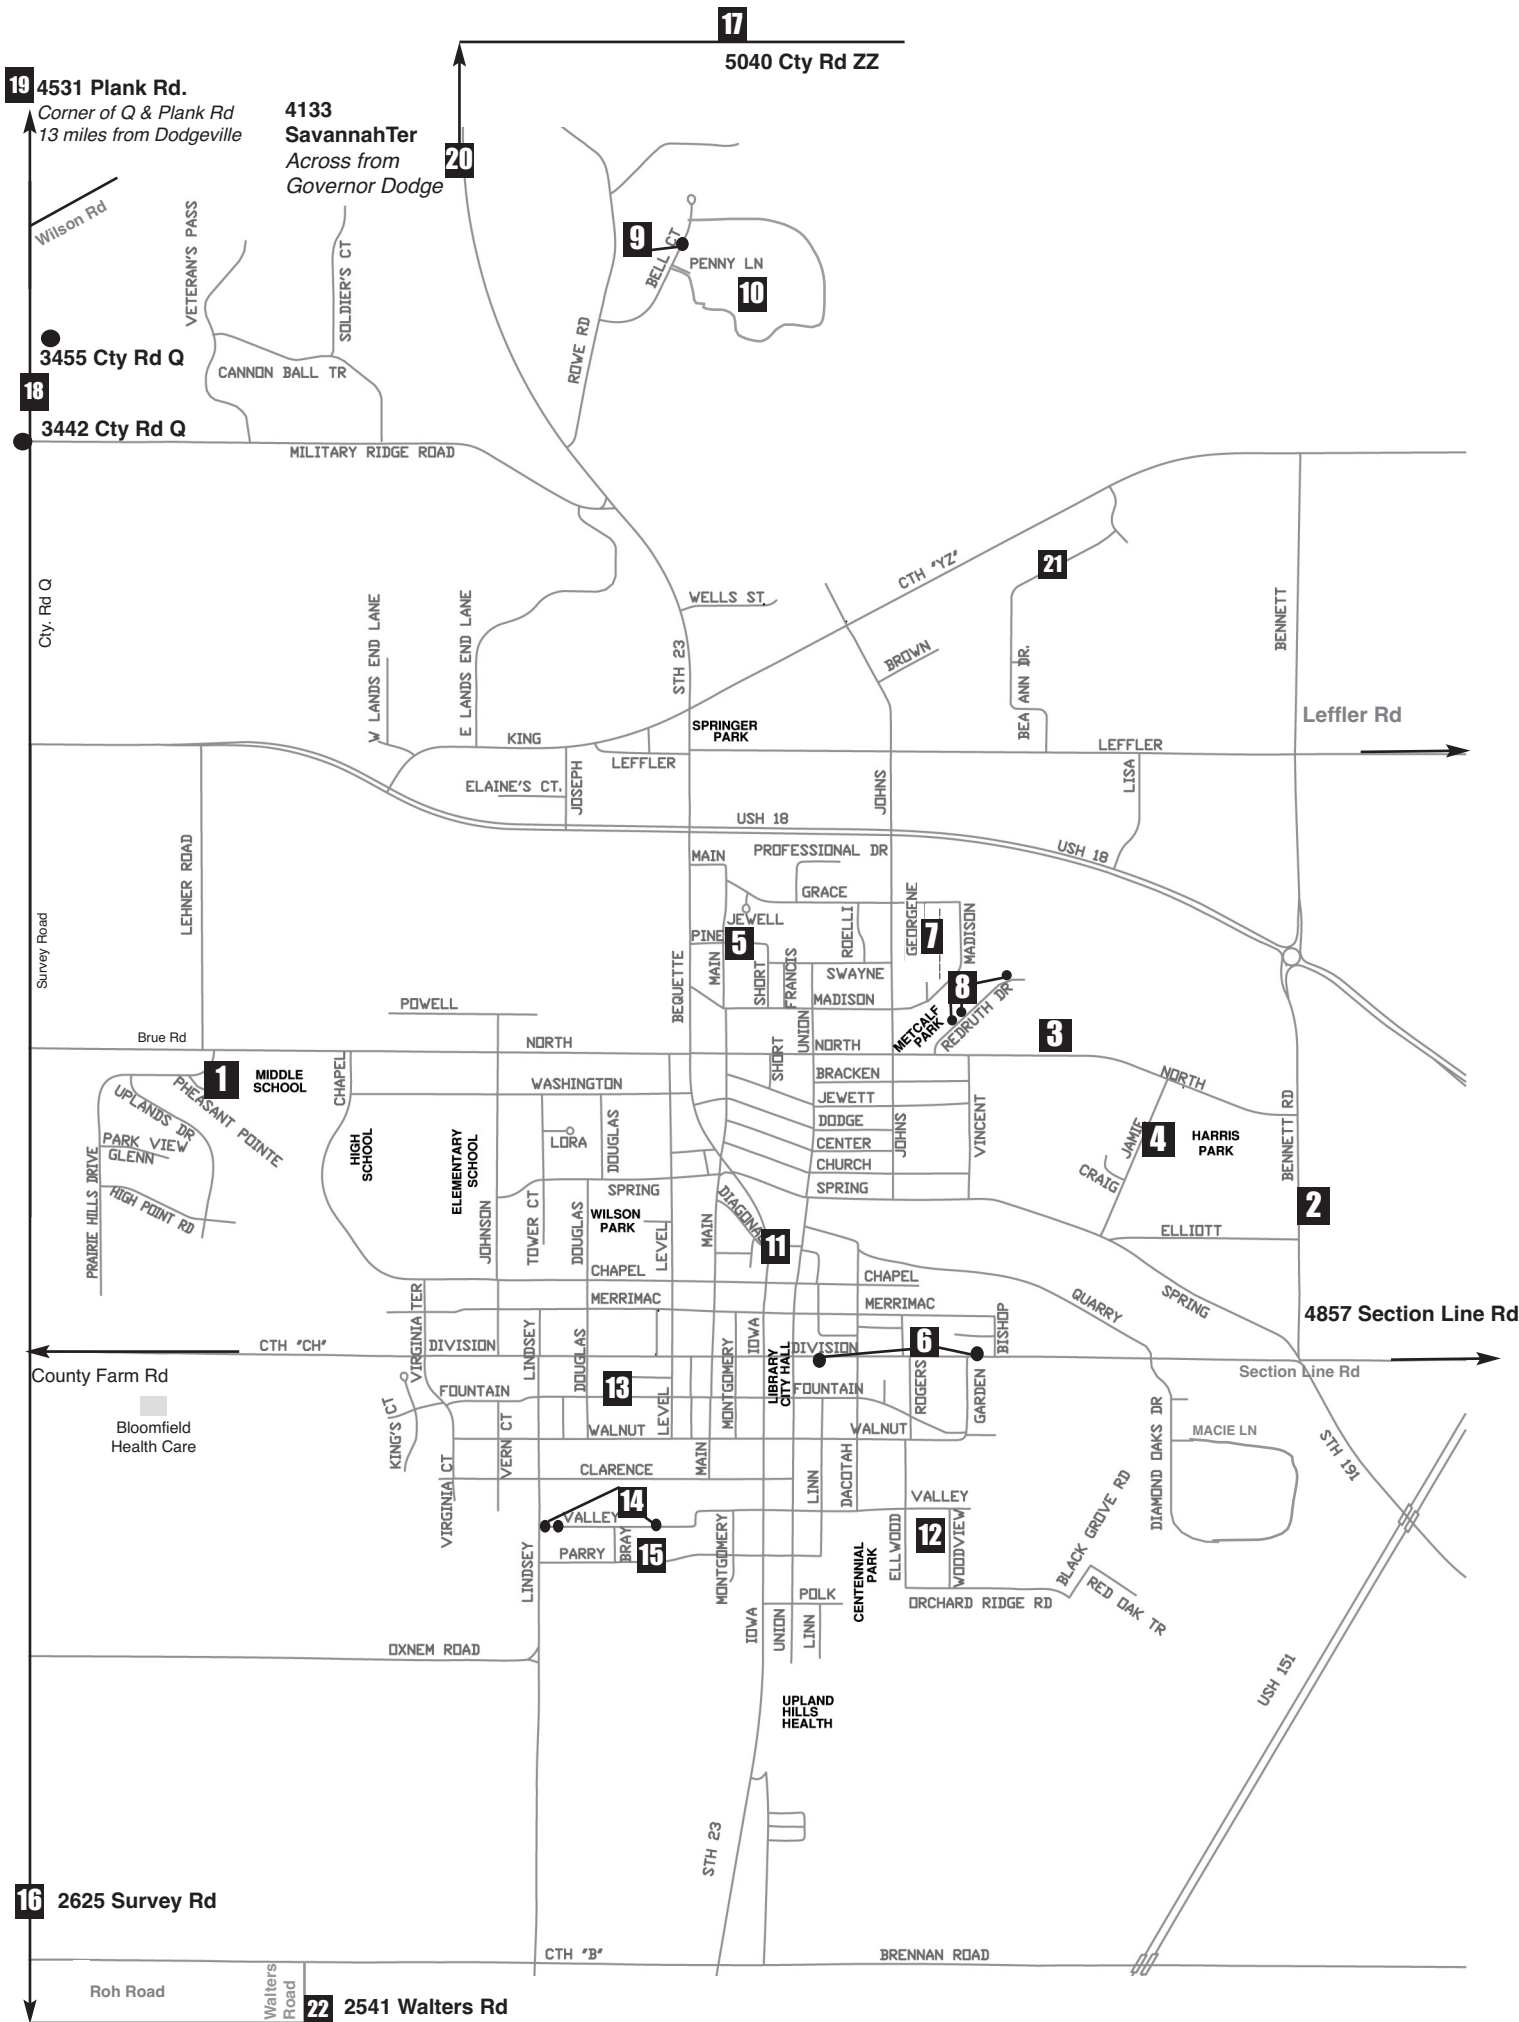

BIG... REALLY!

Hand-Breaded Tenders
MOBILE ORDERING NOW AVAILABLE
IN YOUR KWIK REWARDS APP!

Kwik TRIP

Order ahead with
Kwik REWARDS

Bakery • Coffee
Ice Cream
Classic Soda Fountain
Breakfast & Lunch Menu
Locally Produced items

**NEW HORIZONS
SUPPLY COOPERATIVE**
"YOUR LOCAL SOURCE FOR ENERGY"

**Saturday, April 25th Special:
Small Cup of Coffee
& Donut $2.50**

101 County YZ, Dodgeville - 935-3190

Dodgeville's City Wide Garage Sale - Saturday, April 25th, 2026

SOME SALES HELD TUES., WED, THURS., FRI., SAT.

Maps available at: Kwik Trip, New Horizons, Cathryn's Market, and Dodgeville Chronicle facebook page